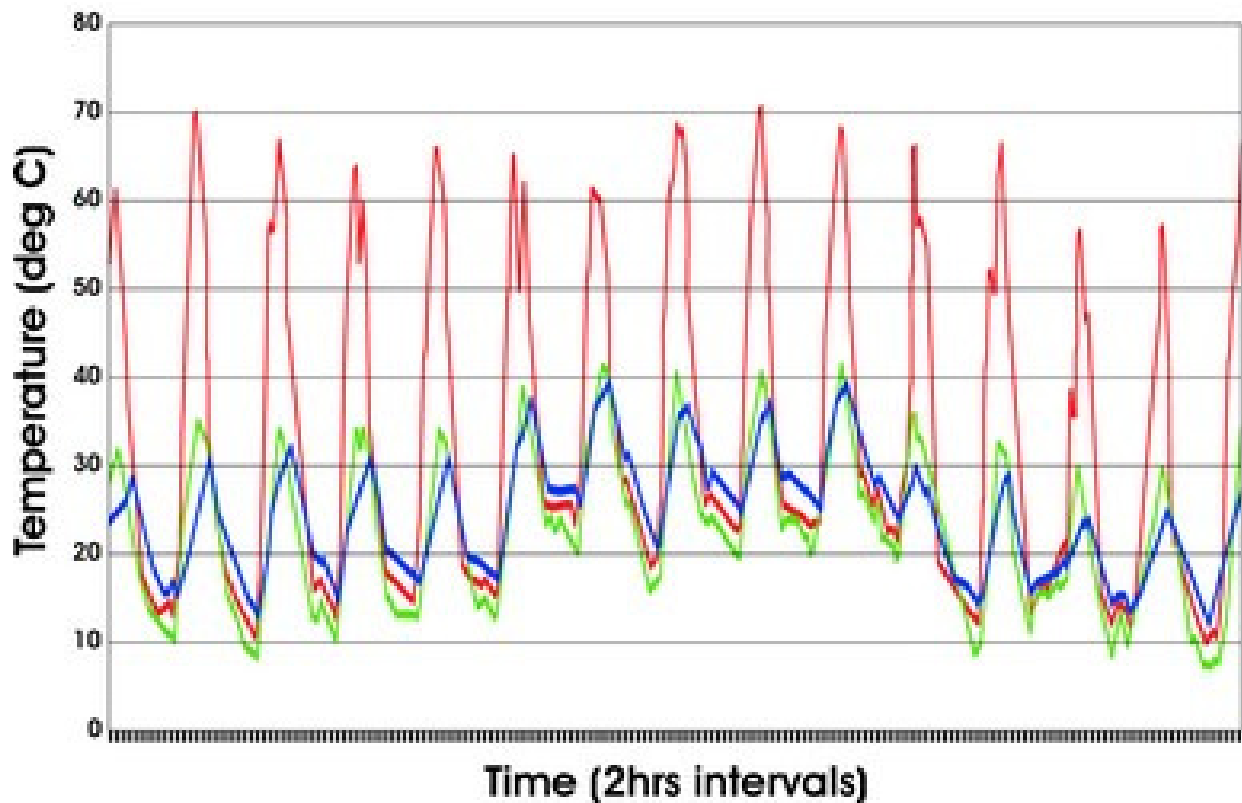

COOL ROOF TEST RESULTS

Temperature measured on underside of Sheet Roofing

-  Ambient Temperature
-  Roof Uncoated
-  Roof Coated with COOL ROOF